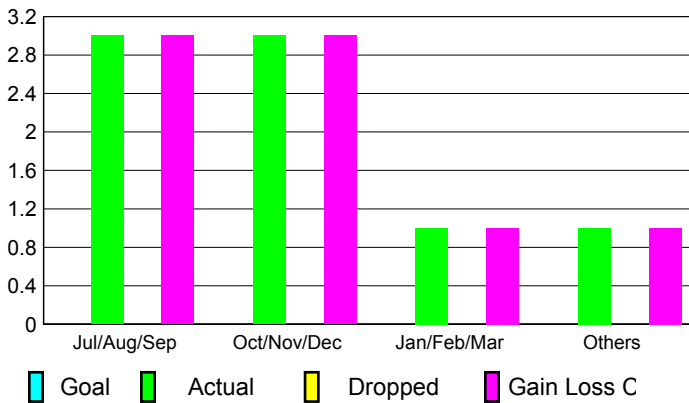

2009-2010 GMT Quarterly Report for District (or Undistricted) **District 307 A2**

GMT: Doctor DATUK K NAGARATNA

Location: INDONESIA

GMT CA: 7

CLUBS

<u>Club Results</u> 2009-2010	<u>Clubs</u> 2008-2009

Month	New Club Goal	Actual New Clubs	Actual Dropped Clubs	Gain/Loss of Clubs	Gain/Loss of Clubs
Jul/Aug/Sep		3	0	3	0
Oct/Nov/Dec		3	0	3	1
Jan/Feb/Mar		1	0	1	2
Apr/May/June		1	0	1	5
Totals		8	0	8	8

Club Results 2009-2010

Goal, New, Dropped, Gain/Loss