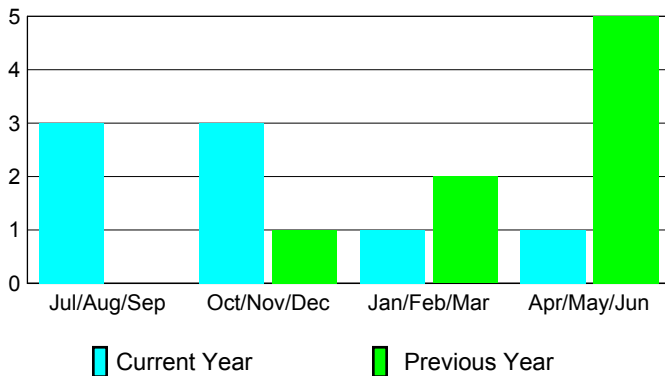

Month	New Club Goal	Actual New Clubs	Actual Dropped Clubs	Gain/Loss of Clubs	Gain/Loss of Clubs
Jul/Aug/Sep		3	0	3	0
Oct/Nov/Dec		3	0	3	1
Jan/Feb/Mar		1	0	1	2
Apr/May/June		1	0	1	5
Totals		8	0	8	8

Club Results 2009-2010

Goal, New, Dropped, Gain/Loss

Comparison of Club Gain/Loss

Current Year Compared to the Previous Year

YTD Status Quo Clubs 2009-2010

Status Quo Clubs Compared to Status Quo Members

MEMBERSHIP

<u>Membership Results</u> 2009-2010	<u>Membership</u> 2008-2009
--	--------------------------------