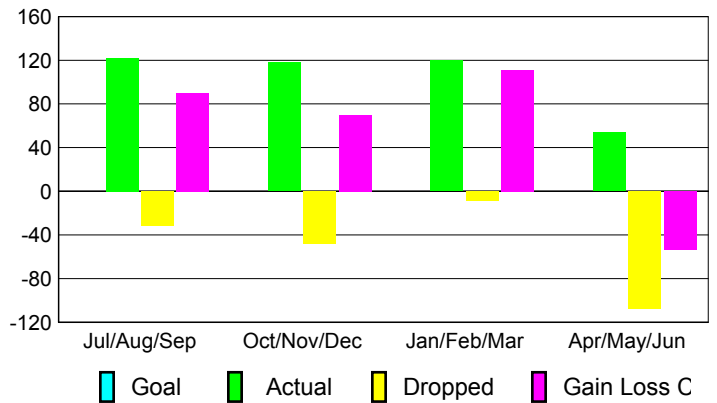

Membership Results 2009-2010

Goal, New, Dropped, Gain/Loss