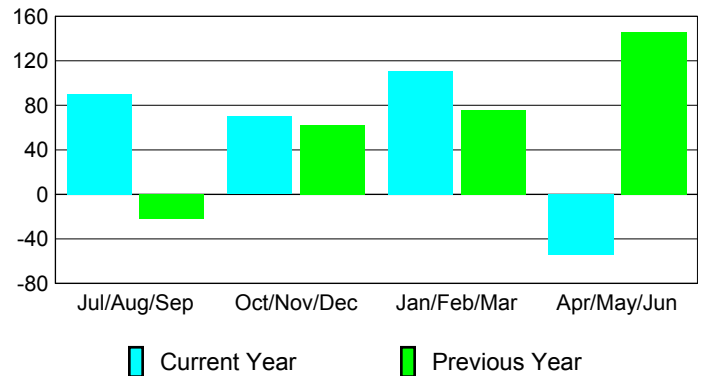

Month	Net Memb Goal	Actual New Memb	Actual Dropped Memb	Gain/Loss of Memb	Gain/Loss of Memb
Jul/Aug/Sep		122	-32	90	-22
Oct/Nov/Dec		118	-48	70	62
Jan/Feb/Mar		120	-9	111	76
Apr/May/June		54	-108	-54	146
Totals		414	-197	217	262

Membership Results 2009-2010

Goal, New, Dropped, Gain/Loss

Comparison of Membership Gain/Loss

Current Year Compared to the Previous Year

Gender Comparison 2009-2010